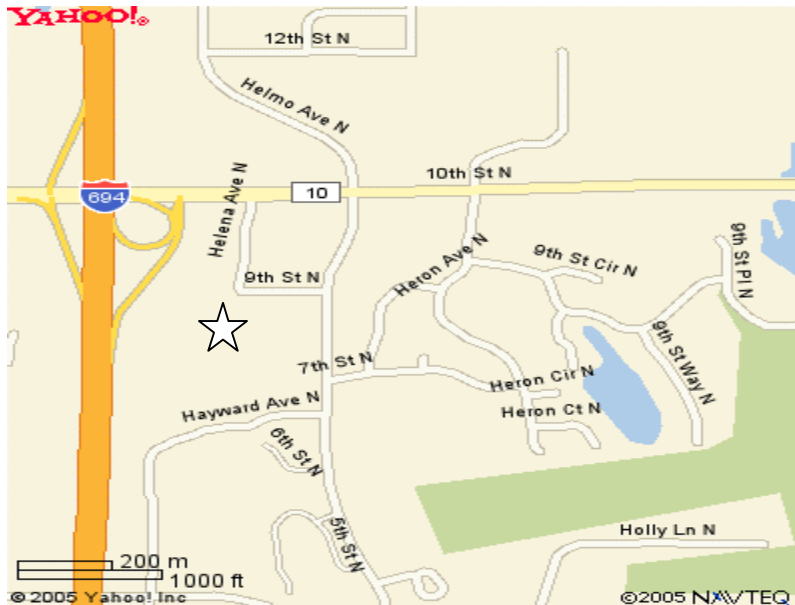

REALSTAR TITLE
7551 9th Street North
Suite 100
Oakdale, MN 55128
Phone (651) 702-7560
Fax (651) 702-7566

DIRECTIONS TO THE OAKDALE OFFICE PARK (MapQuest directions are incorrect)

► **From North**

Head south on 694 to 10th Street North and turn left (east). Turn south on Helena (right). You will see 9th Street on left - stay straight on Helena to office park.

► **From South**

Head north on 694 to 10th Street North and turn right (east). Turn south on Helena (right). You will see 9th Street on left - Stay straight on Helena to office park.